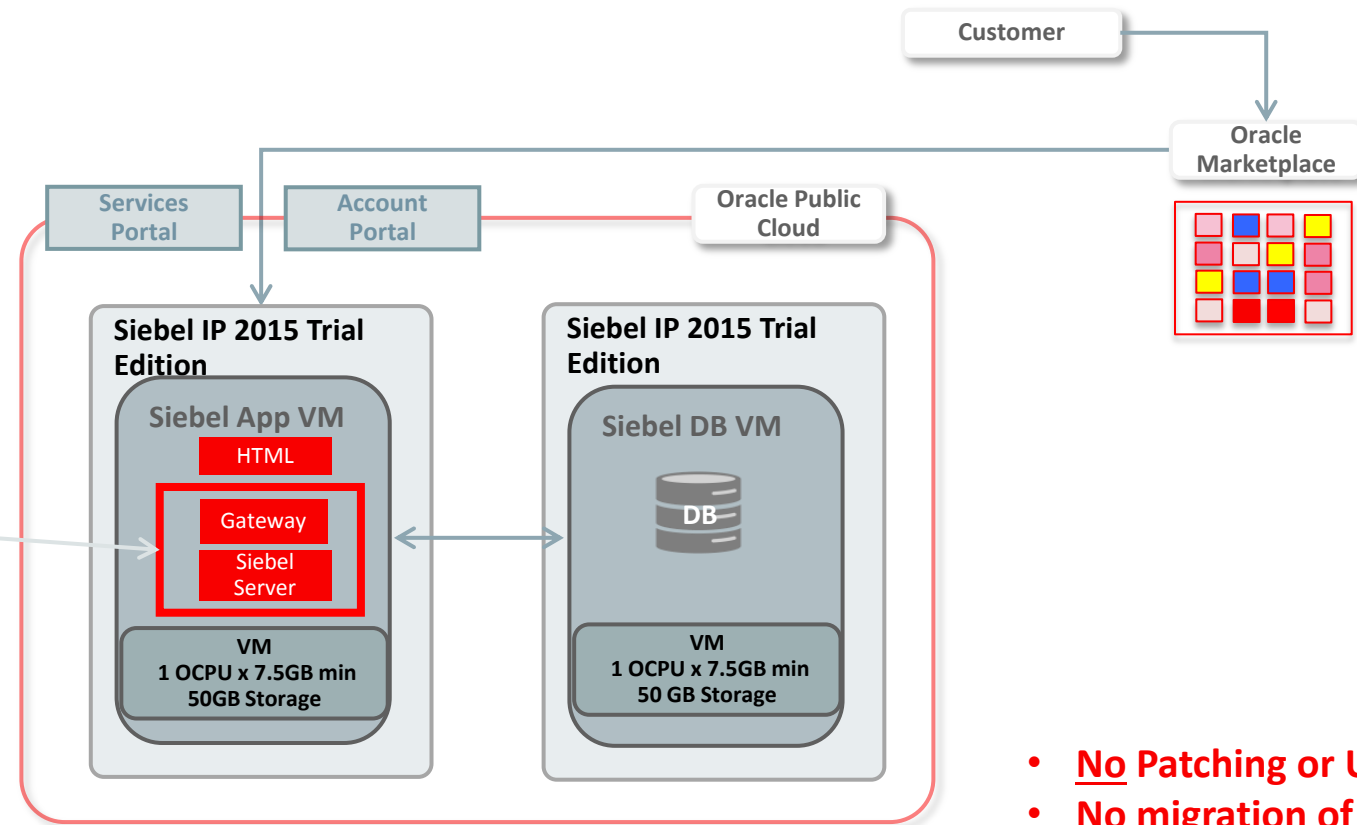

Cloud services recommended for Siebel
 Optional PaaS for Siebel
 Cloud services can be Considered in near Future
 Future Cloud expansion for Siebel

Siebel Technical Architecture

Mapping to OPC IaaS/PaaS

Siebel on OPC IaaS/PaaS – Trial Edition

OPC Reference Architecture – Compute Only

Config 1

- Siebel Innovation Pack 2015
- Siebel Tools IP 2015
- Siebel Components
 - HTML (SWSE) Server
 - HTTP Server 11.1.1.9.0
 - Gateway Server
 - Siebel Enterprise Server
 - Siebel Server
 - AOM
 - Siebel Mobile
 - Other Siebel components
 - DB Server
 - 12.1.0.1.0 or above
- Demo Database or Vanilla Database