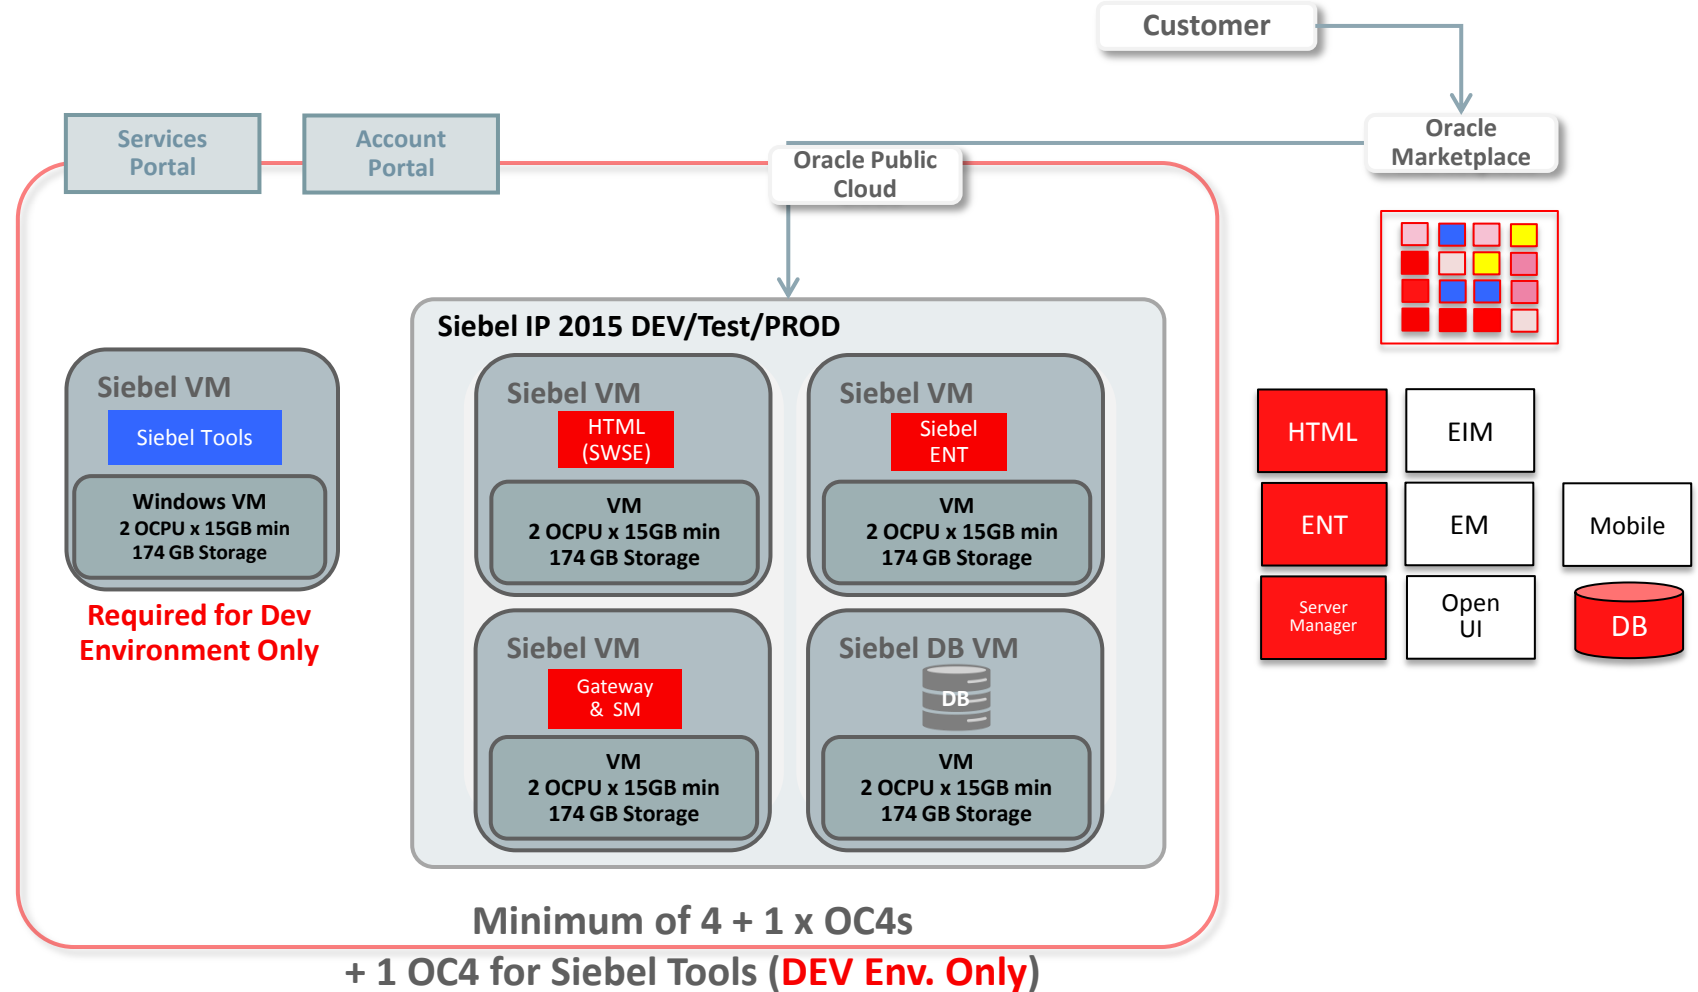

Siebel on OPC IaaS/PaaS – Trial Edition

OPC Reference Architecture – Compute Only

Config 1

- Siebel Innovation Pack 2015
- Siebel Tools IP 2015
- Siebel Components
 - HTML (SWSE) Server
 - HTTP Server 11.1.1.9.0
 - Gateway Server
 - Siebel Enterprise Server
 - Siebel Server
 - AOM
 - Siebel Mobile
 - Other Siebel components
 - DB Server
 - 12.1.0.1.0 or above
- Demo Database or Vanilla Database

- **No Patching or Upgrades**
- **No migration of customer data**
- **No Server Manager**

Siebel on OPC IaaS/PaaS – Multi-Tier Edition

OPC Reference Architecture

Config 2

- Siebel Innovation Pack 2015
- Siebel Tools IP 2015 (Req. Windows)
- Siebel Components
 - HTML (SWSE) Server
 - HTTP Server 11.1.1.9.0
 - Siebel Enterprise Server
 - Gateway Server
 - Siebel Servers
 - AOM and other components
 - Siebel Mobile
 - DB Server
 - 12.1.0.1.0 or above
- Patching and Upgrades
- Tools for uploading customer data and objects
- Deploy additional components via Server Manager
- Upgradeable

Siebel on OPC IaaS/PaaS – Multi-Tier Edition

OPC Reference Architecture – Compute & DBaaS/EDaaS

Config 3

- Siebel Innovation Pack 2015
- Siebel Tools IP 2015
- Siebel Components
 - HTML (SWSE) Server
 - HTTP Server 11.1.1.9.0
 - Siebel Enterprise Server
 - Gateway Server
 - Siebel Servers
 - AOM and other components
 - Siebel Mobile
 - DB Server
 - 12.1.0.1.0 or above
- Patching and Upgrades
- Tools for uploading customer data and objects
- Deploy additional components via Server Manager
- Upgradeable