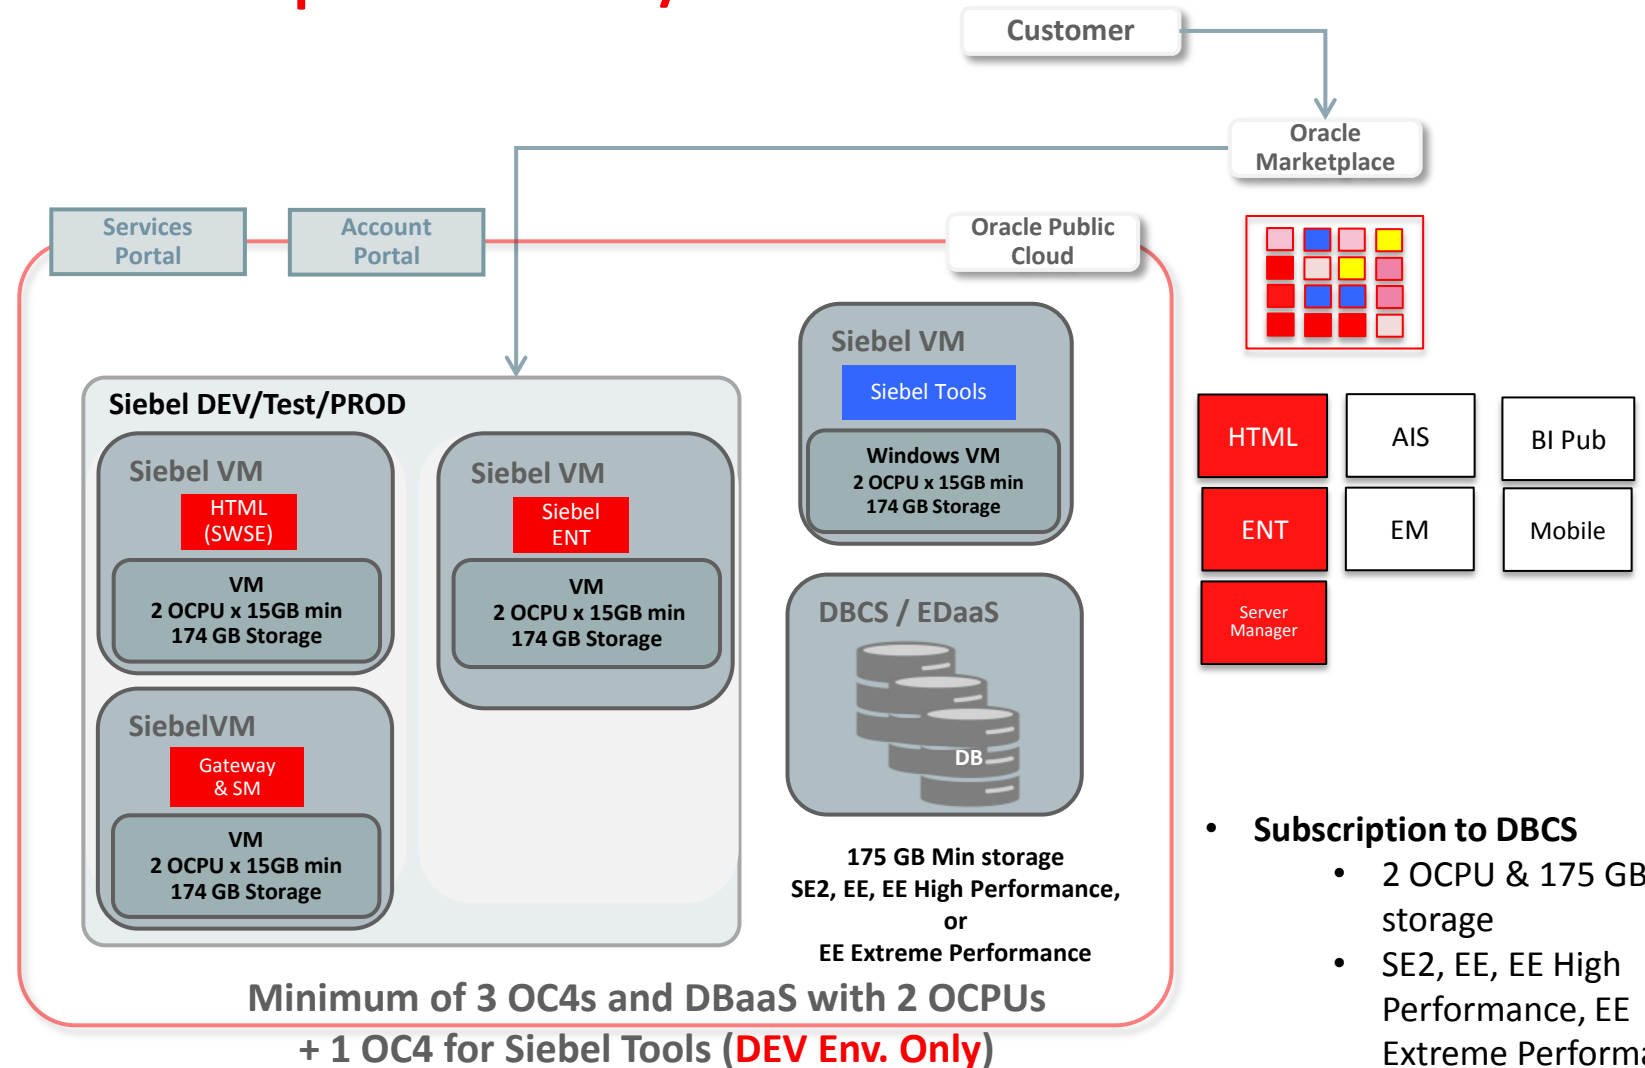

Siebel on OPC IaaS/PaaS – Trial Edition

OPC Reference Architecture – Compute Only

Config 1

- Siebel Innovation Pack 2015
- Siebel Tools IP 2015
- Siebel Components
 - HTML (SWSE) Server
 - HTTP Server 11.1.1.9.0
 - Gateway Server
 - Siebel Enterprise Server
 - Siebel Server
 - AOM
 - Siebel Mobile
 - Other Siebel components
 - DB Server
 - 12.1.0.1.0 or above
- Demo Database or Vanilla Database

- **No Patching or Upgrades**
- **No migration of customer data**
- **No Server Manager**

Siebel on OPC IaaS/PaaS – Multi-Tier Edition

OPC Reference Architecture

Config 2

- Siebel Innovation Pack 2015
- Siebel Tools IP 2015 (Req. Windows)
- Siebel Components
 - HTML (SWSE) Server
 - HTTP Server 11.1.1.9.0
 - Siebel Enterprise Server
 - Gateway Server
 - Siebel Servers
 - AOM and other components
 - Siebel Mobile
 - DB Server
 - 12.1.0.1.0 or above
- Patching and Upgrades
- Tools for uploading customer data and objects
- Deploy additional components via Server Manager
- Upgradeable

Siebel on OPC IaaS/PaaS – Multi-Tier Edition

OPC Reference Architecture – Compute & DBaaS/EDaaS

Config 3

- Siebel Innovation Pack 2015
- Siebel Tools IP 2015
- Siebel Components
 - HTML (SWSE) Server
 - HTTP Server 11.1.1.9.0
 - Siebel Enterprise Server
 - Gateway Server
 - Siebel Servers
 - AOM and other components
 - Siebel Mobile
 - DB Server
 - 12.1.0.1.0 or above
- Patching and Upgrades
- Tools for uploading customer data and objects
- Deploy additional components via Server Manager
- Upgradeable