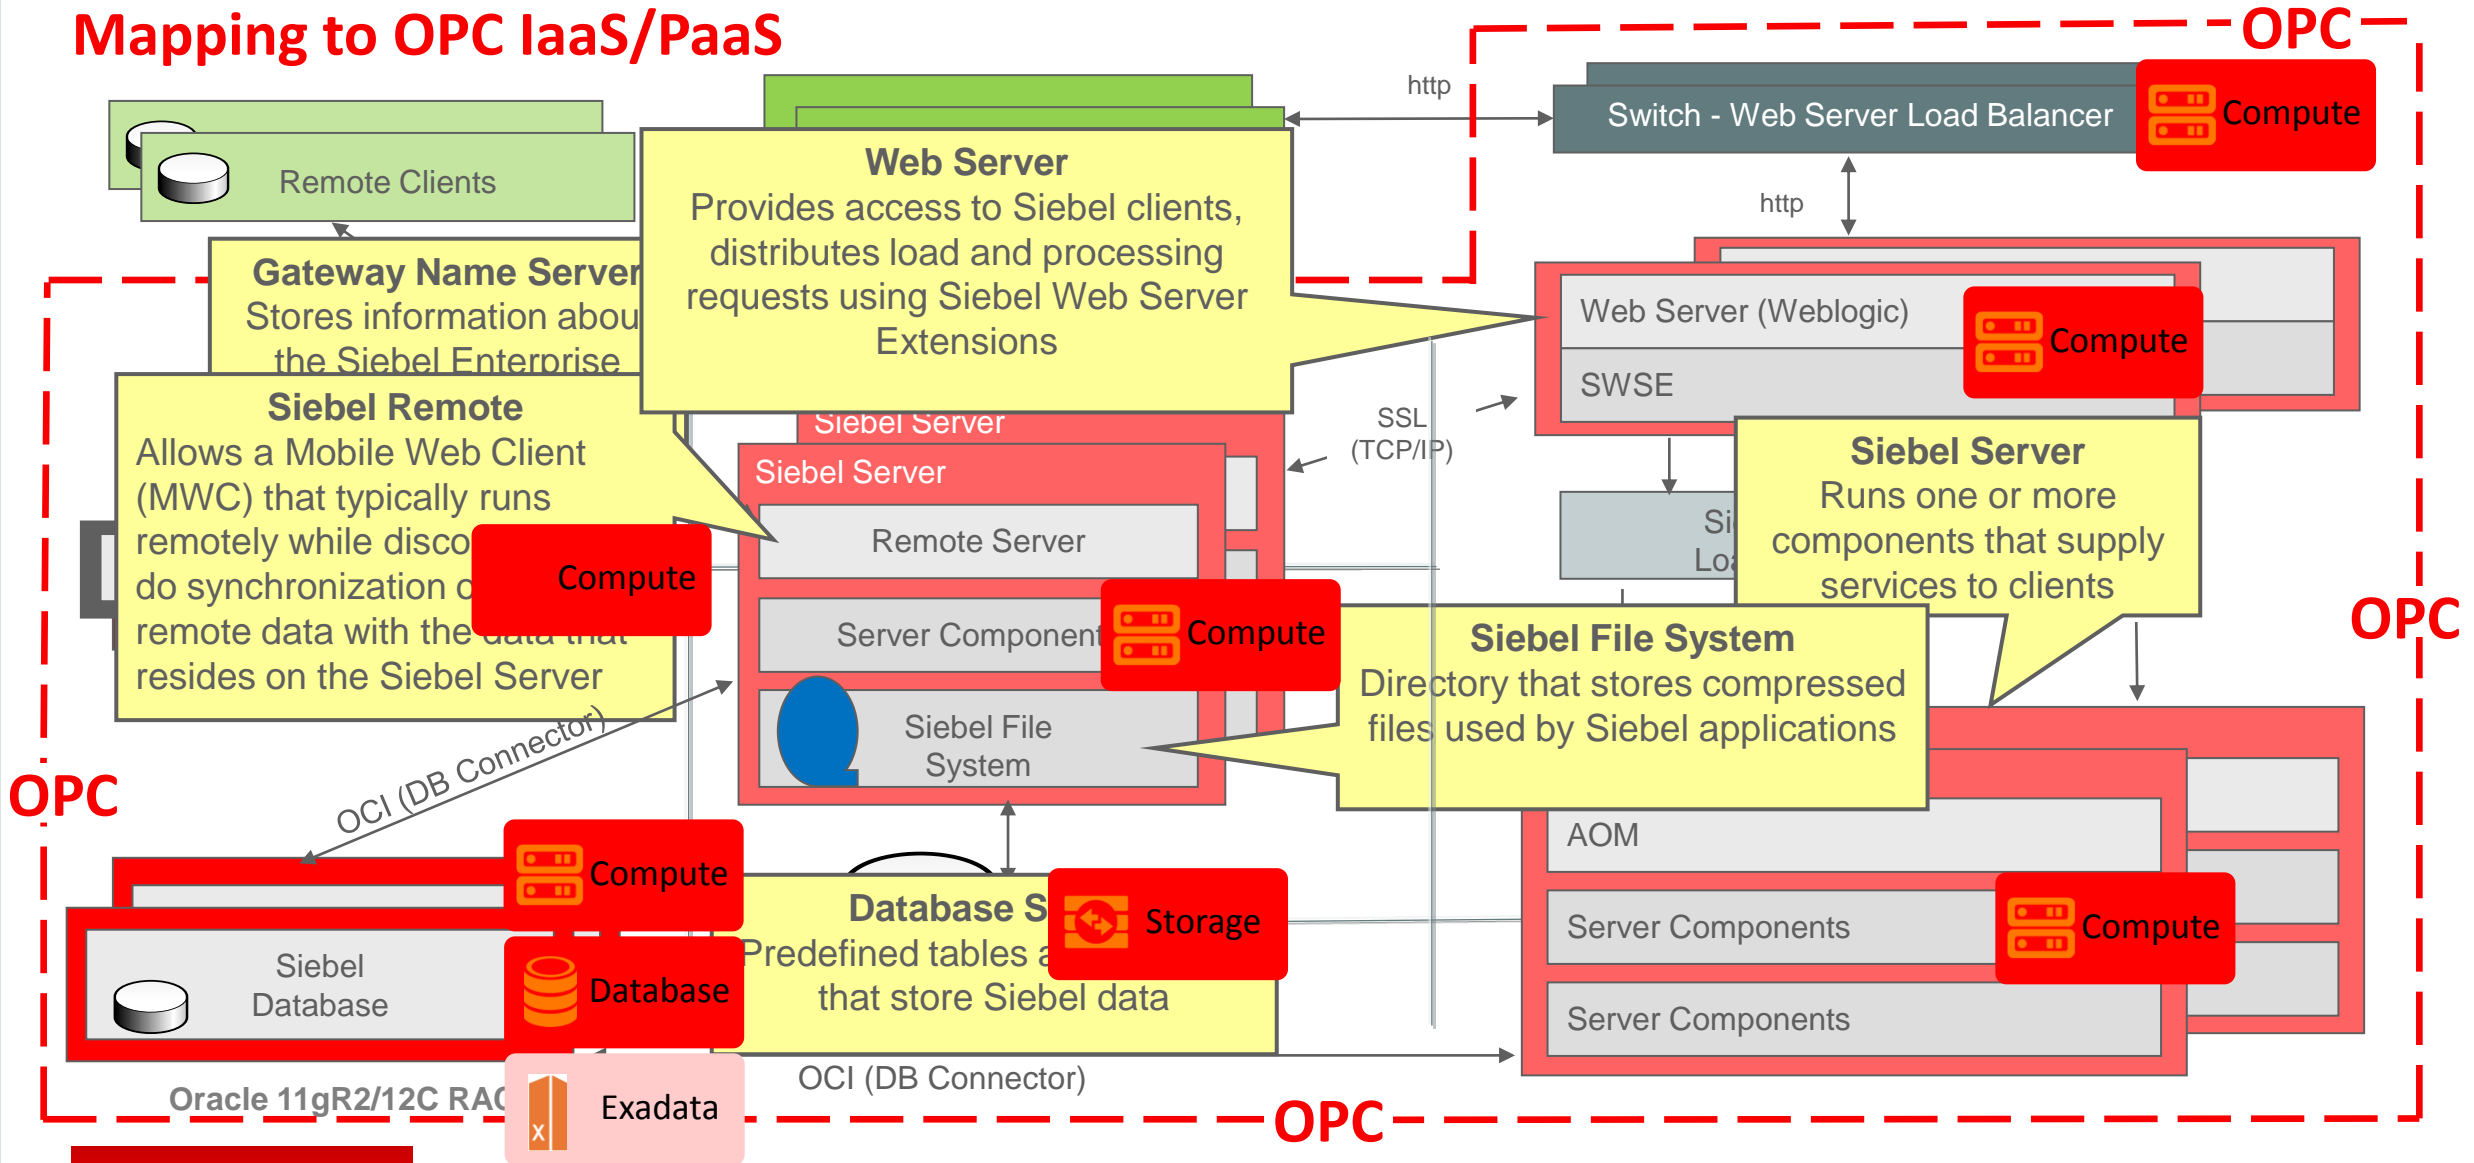

PaaS

Java Process Mobile BI Big Data Discovery

Web Service / GoldenGate

Integration Services

Integration Cloud Service

Infrastructure Services

IaaS

Exadata Cloud Service Database Cloud Service Big Data Cloud Service Big Data Appliance Cloud Service Backup Cloud Service Compute Storage Network

Cloud services recommended for Siebel
 Optional PaaS for Siebel
 Cloud services can be Considered in near Future
 Future Cloud expansion for Siebel

Siebel Technical Architecture

Mapping to OPC IaaS/PaaS

Siebel on OPC IaaS/PaaS – Trial Edition

OPC Reference Architecture – Compute Only

Config 1

- Siebel Innovation Pack 2015
- Siebel Tools IP 2015
- Siebel Components
 - HTML (SWSE) Server
 - HTTP Server 11.1.1.9.0
 - Gateway Server
 - Siebel Enterprise Server
 - Siebel Server
 - AOM
 - Siebel Mobile
 - Other Siebel components
 - DB Server
 - 12.1.0.1.0 or above
- Demo Database or Vanilla Database

Siebel on OPC IaaS/PaaS – Multi-Tier Edition

OPC Reference Architecture – Compute & DBaaS/EDaaS

Config 3

- Siebel Innovation Pack 2015
- Siebel Tools IP 2015
- Siebel Components
 - HTML (SWSE) Server
 - HTTP Server 11.1.1.9.0
 - Siebel Enterprise Server
 - Gateway Server
 - Siebel Servers
 - AOM and other components
 - Siebel Mobile
 - DB Server
 - 12.1.0.1.0 or above
- Patching and Upgrades
- Tools for uploading customer data and objects
- Deploy additional components via Server Manager
- Upgradeable