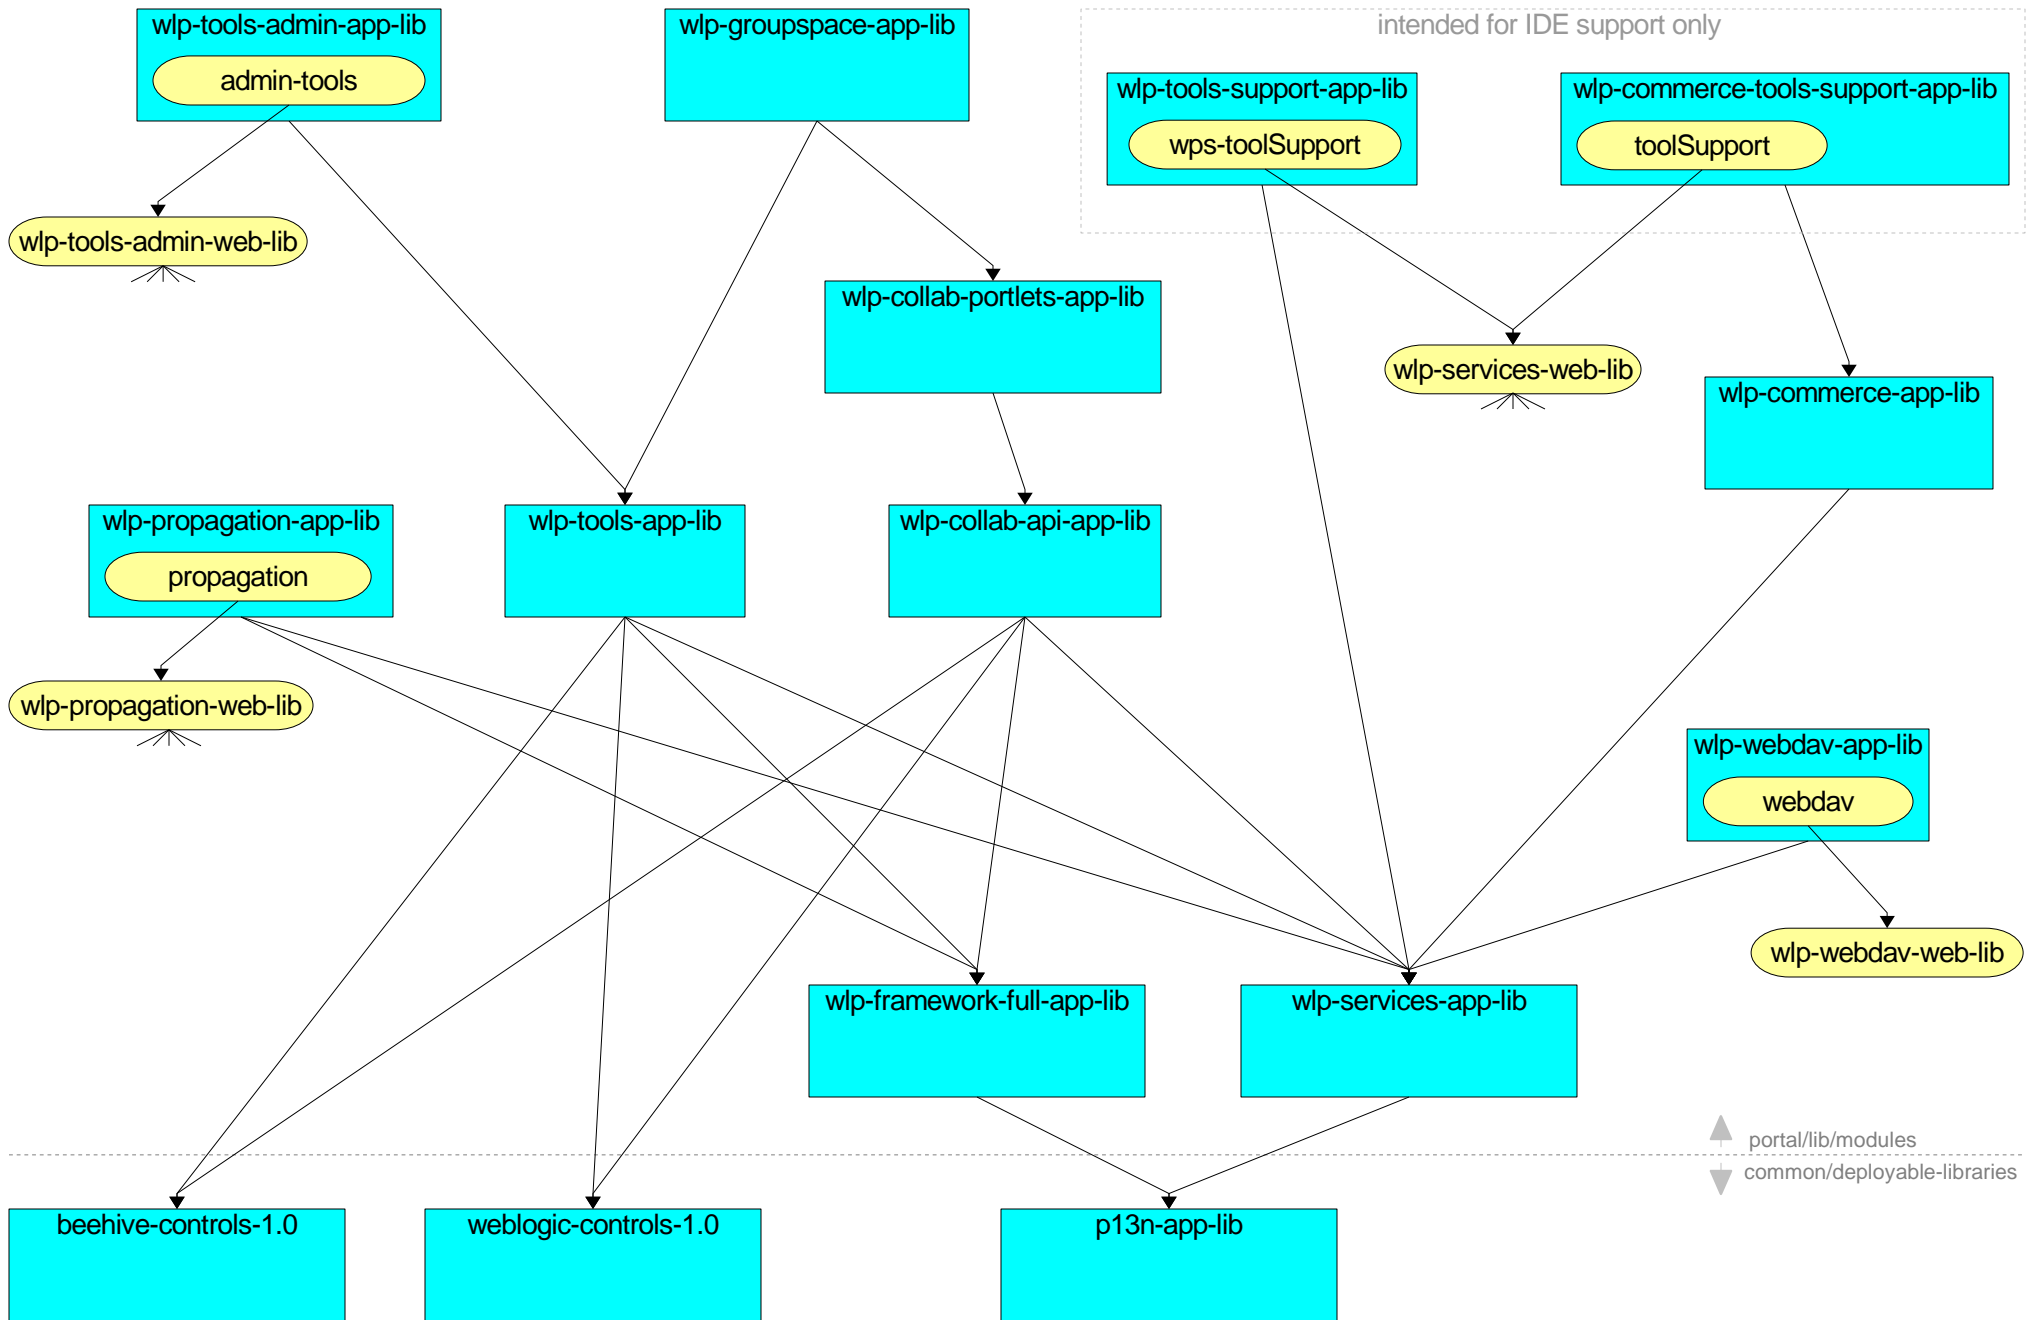

WebLogic Portal

Version 9.2

Shared J2EE Library Dependency Diagrams

Revised: June 2006

Copyright 1995-2006 BEA Systems, Inc. All Rights Reserved.

Legend

	Web application library (.war) without unstated dependencies
	Web application library (.war) with unstated dependency on wlp-framework-struts-1.1-web lib or wlp-framework-struts-1.2-web-lib
	Web application library (.war) with unstated dependency on wlp-framework-struts-1.1-web lib or wlp-framework-struts-1.2-web-lib and requires skin/skeleton such as found in wlp-lookandfeel-web-lib
	Web application library (.war) with explicit dependencies not represented on the diagram
	Enterprise application library (.ear)
	Explicitly stated dependency, found in META-INF/weblogic-application.xml for enterprise applications or WEB-INF/weblogic.xml for web applications
	Implicit dependency of a web application library on an enterprise application library
	Eclipse project facets

web application library dependency tree

EAR project library dependency tree

library dependency tree

web application library dependency tree with facets

EAR project library dependency tree with facets