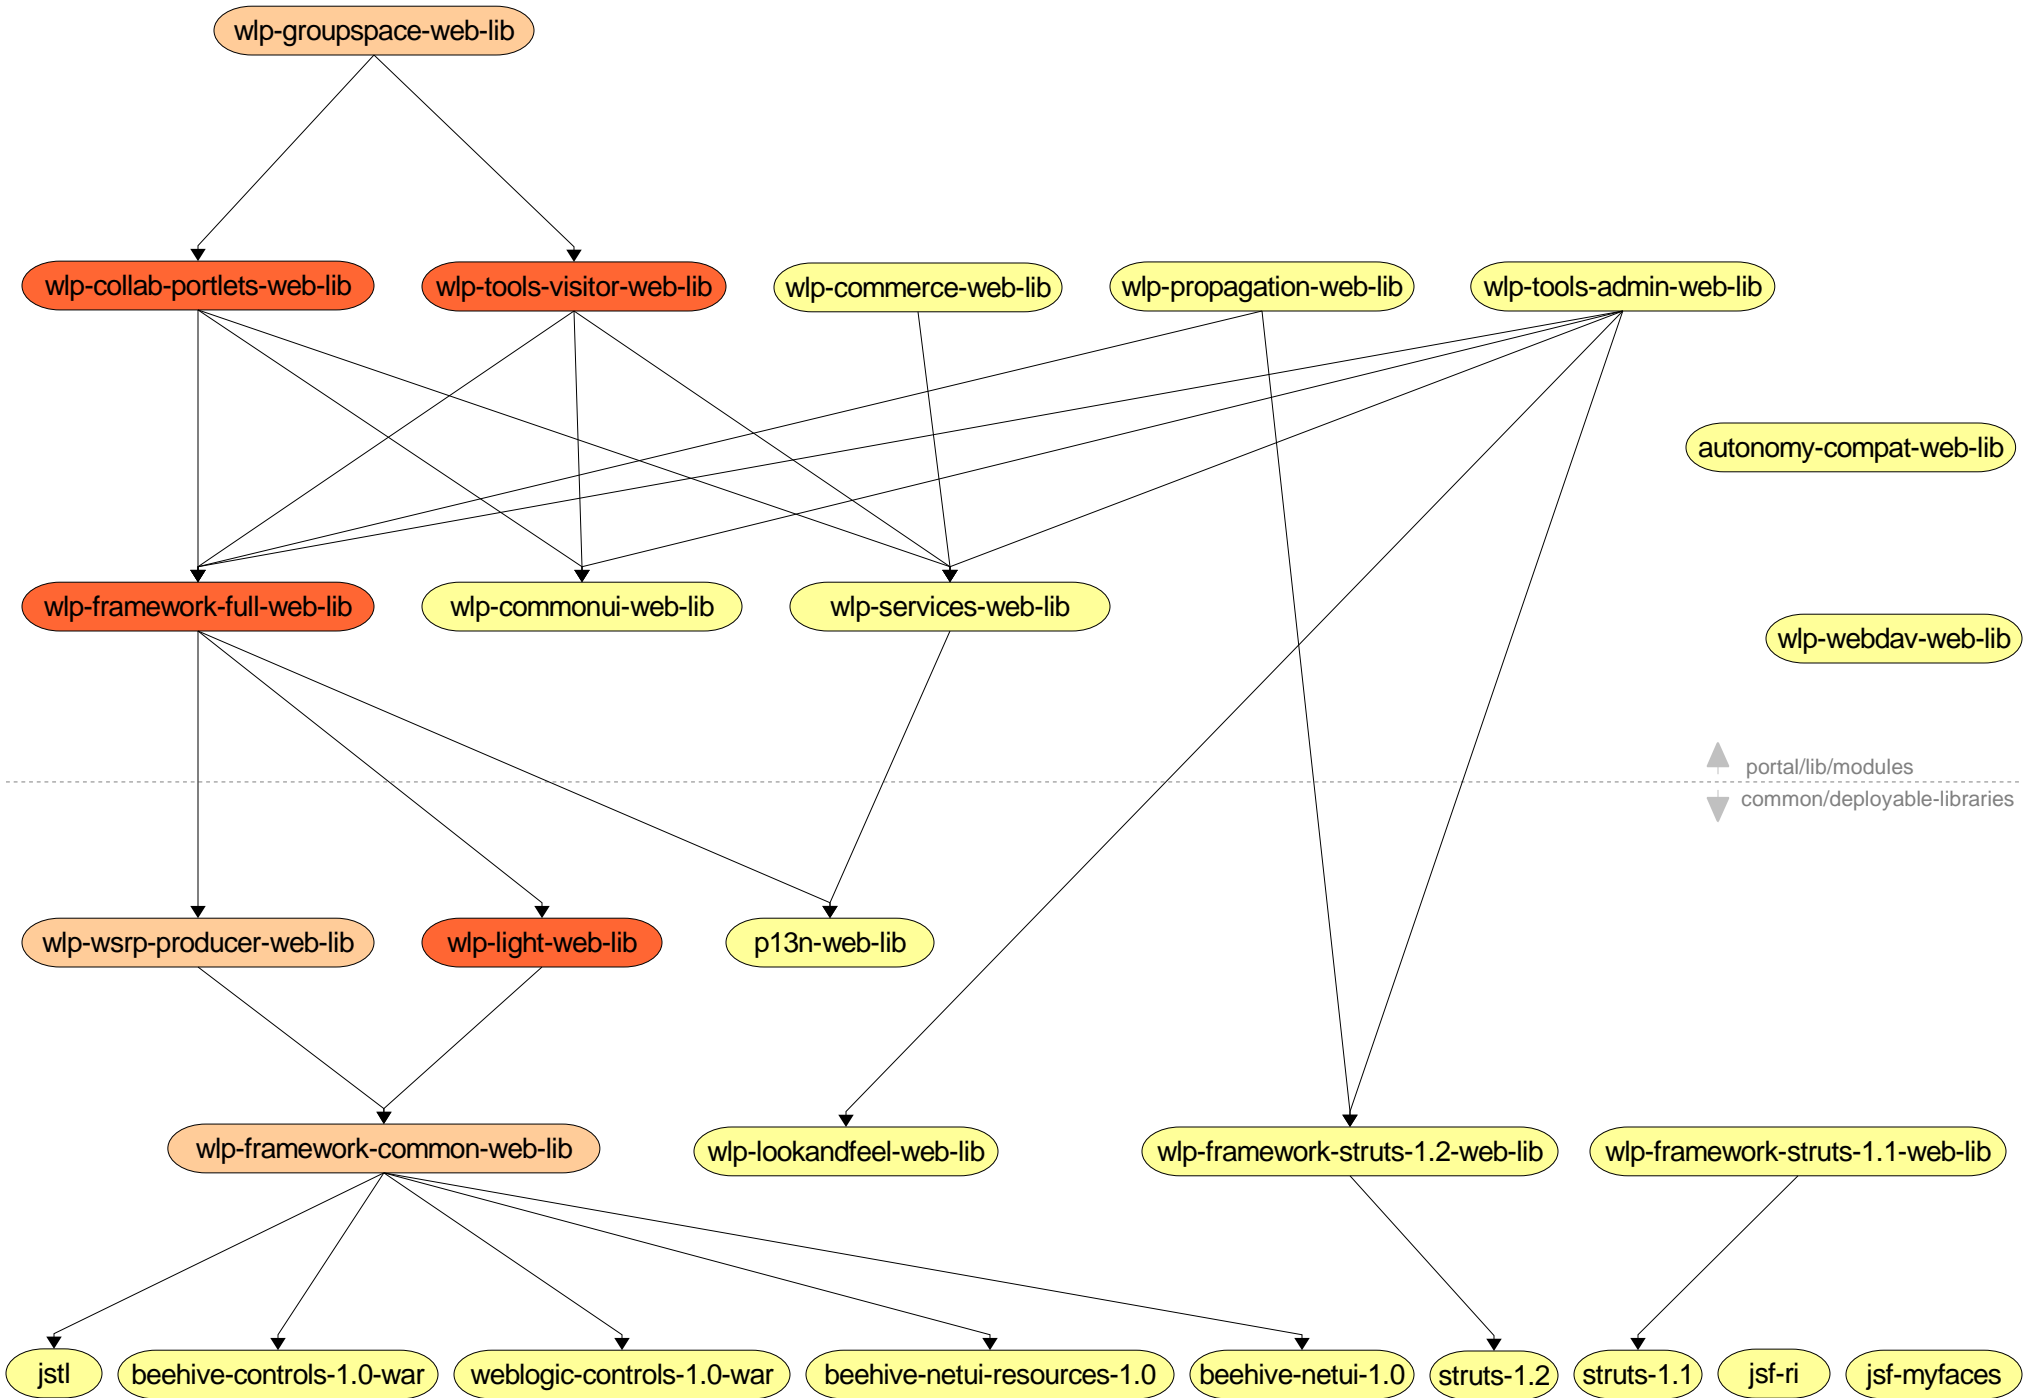

WebLogic Portal

Version 9.2

Shared J2EE Library Dependency Diagrams

Revised: June 2006

Copyright 1995-2006 BEA Systems, Inc. All Rights Reserved.

Legend

	Web application library (.war) without unstated dependencies
	Web application library (.war) with unstated dependency on wlp-framework-struts-1.1-web lib or wlp-framework-struts-1.2-web-lib
	Web application library (.war) with unstated dependency on wlp-framework-struts-1.1-web lib or wlp-framework-struts-1.2-web-lib and requires skin/skeleton such as found in wlp-lookandfeel-web-lib
	Web application library (.war) with explicit dependencies not represented on the diagram
	Enterprise application library (.ear)
	Explicitly stated dependency, found in META-INF/weblogic-application.xml for enterprise applications or WEB-INF/weblogic.xml for web applications
	Implicit dependency of a web application library on an enterprise application library
	Eclipse project facets

web application library dependency tree

EAR project library dependency tree

library dependency tree

web application library dependency tree with facets

EAR project library dependency tree with facets