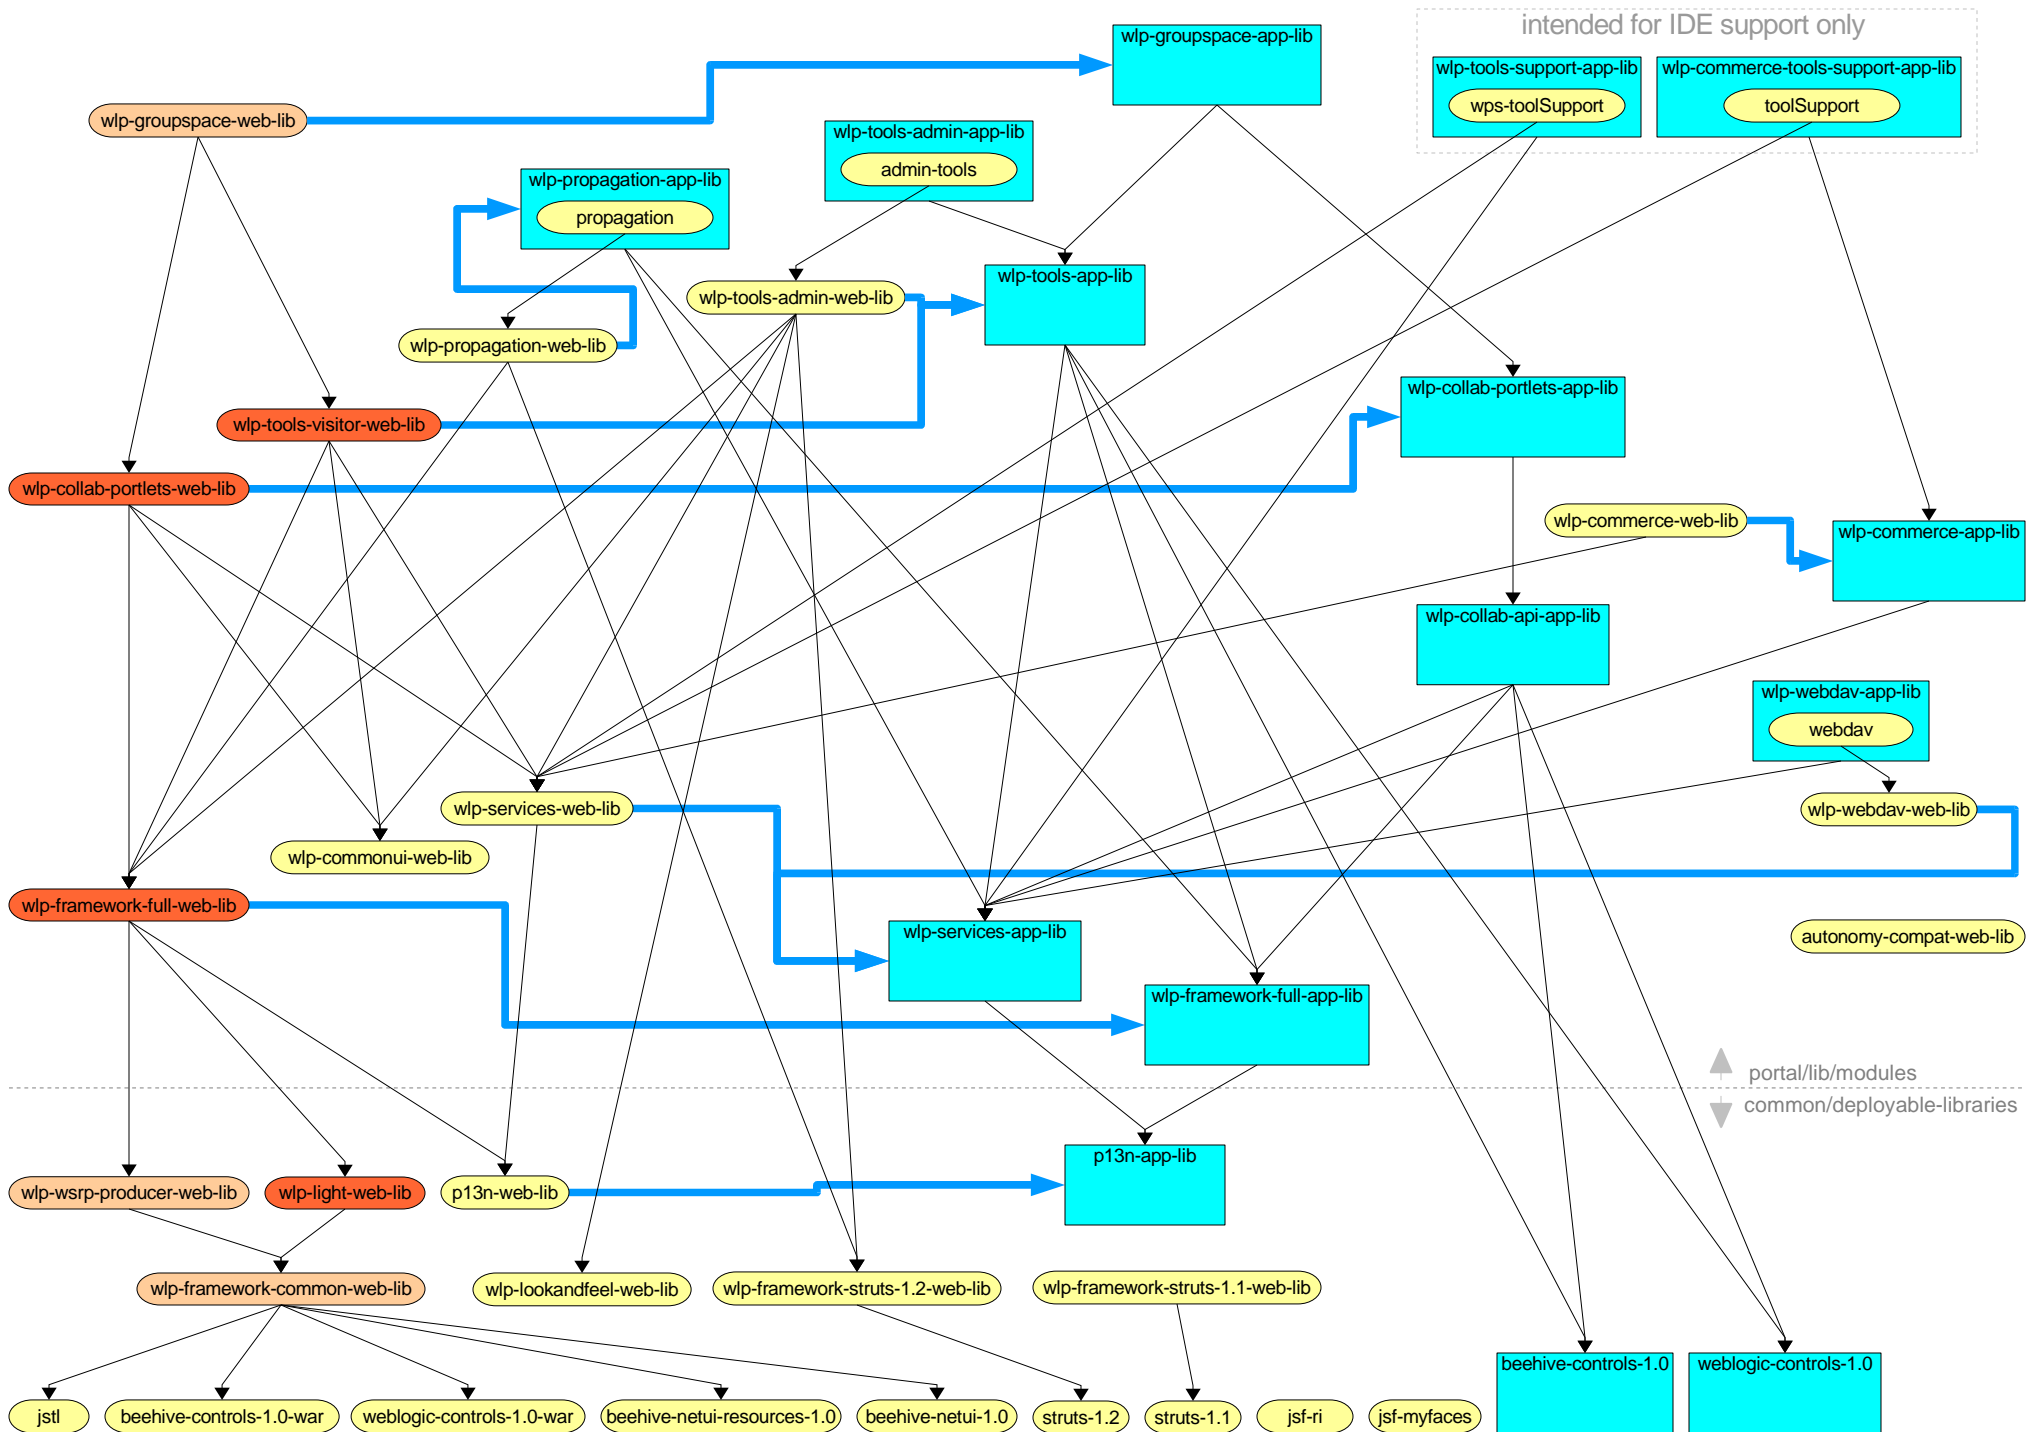

WebLogic Portal

Version 9.2

Shared J2EE Library Dependency Diagrams

Revised: June 2006

Copyright 1995-2006 BEA Systems, Inc. All Rights Reserved.

Legend

	Web application library (.war) without unstated dependencies
	Web application library (.war) with unstated dependency on wlp-framework-struts-1.1-web lib or wlp-framework-struts-1.2-web-lib
	Web application library (.war) with unstated dependency on wlp-framework-struts-1.1-web lib or wlp-framework-struts-1.2-web-lib and requires skin/skeleton such as found in wlp-lookandfeel-web-lib
	Web application library (.war) with explicit dependencies not represented on the diagram
	Enterprise application library (.ear)
	Explicitly stated dependency, found in META-INF/weblogic-application.xml for enterprise applications or WEB-INF/weblogic.xml for web applications
	Implicit dependency of a web application library on an enterprise application library
	Eclipse project facets

web application library dependency tree

EAR project library dependency tree

library dependency tree

web application library dependency tree with facets

EAR project library dependency tree with facets