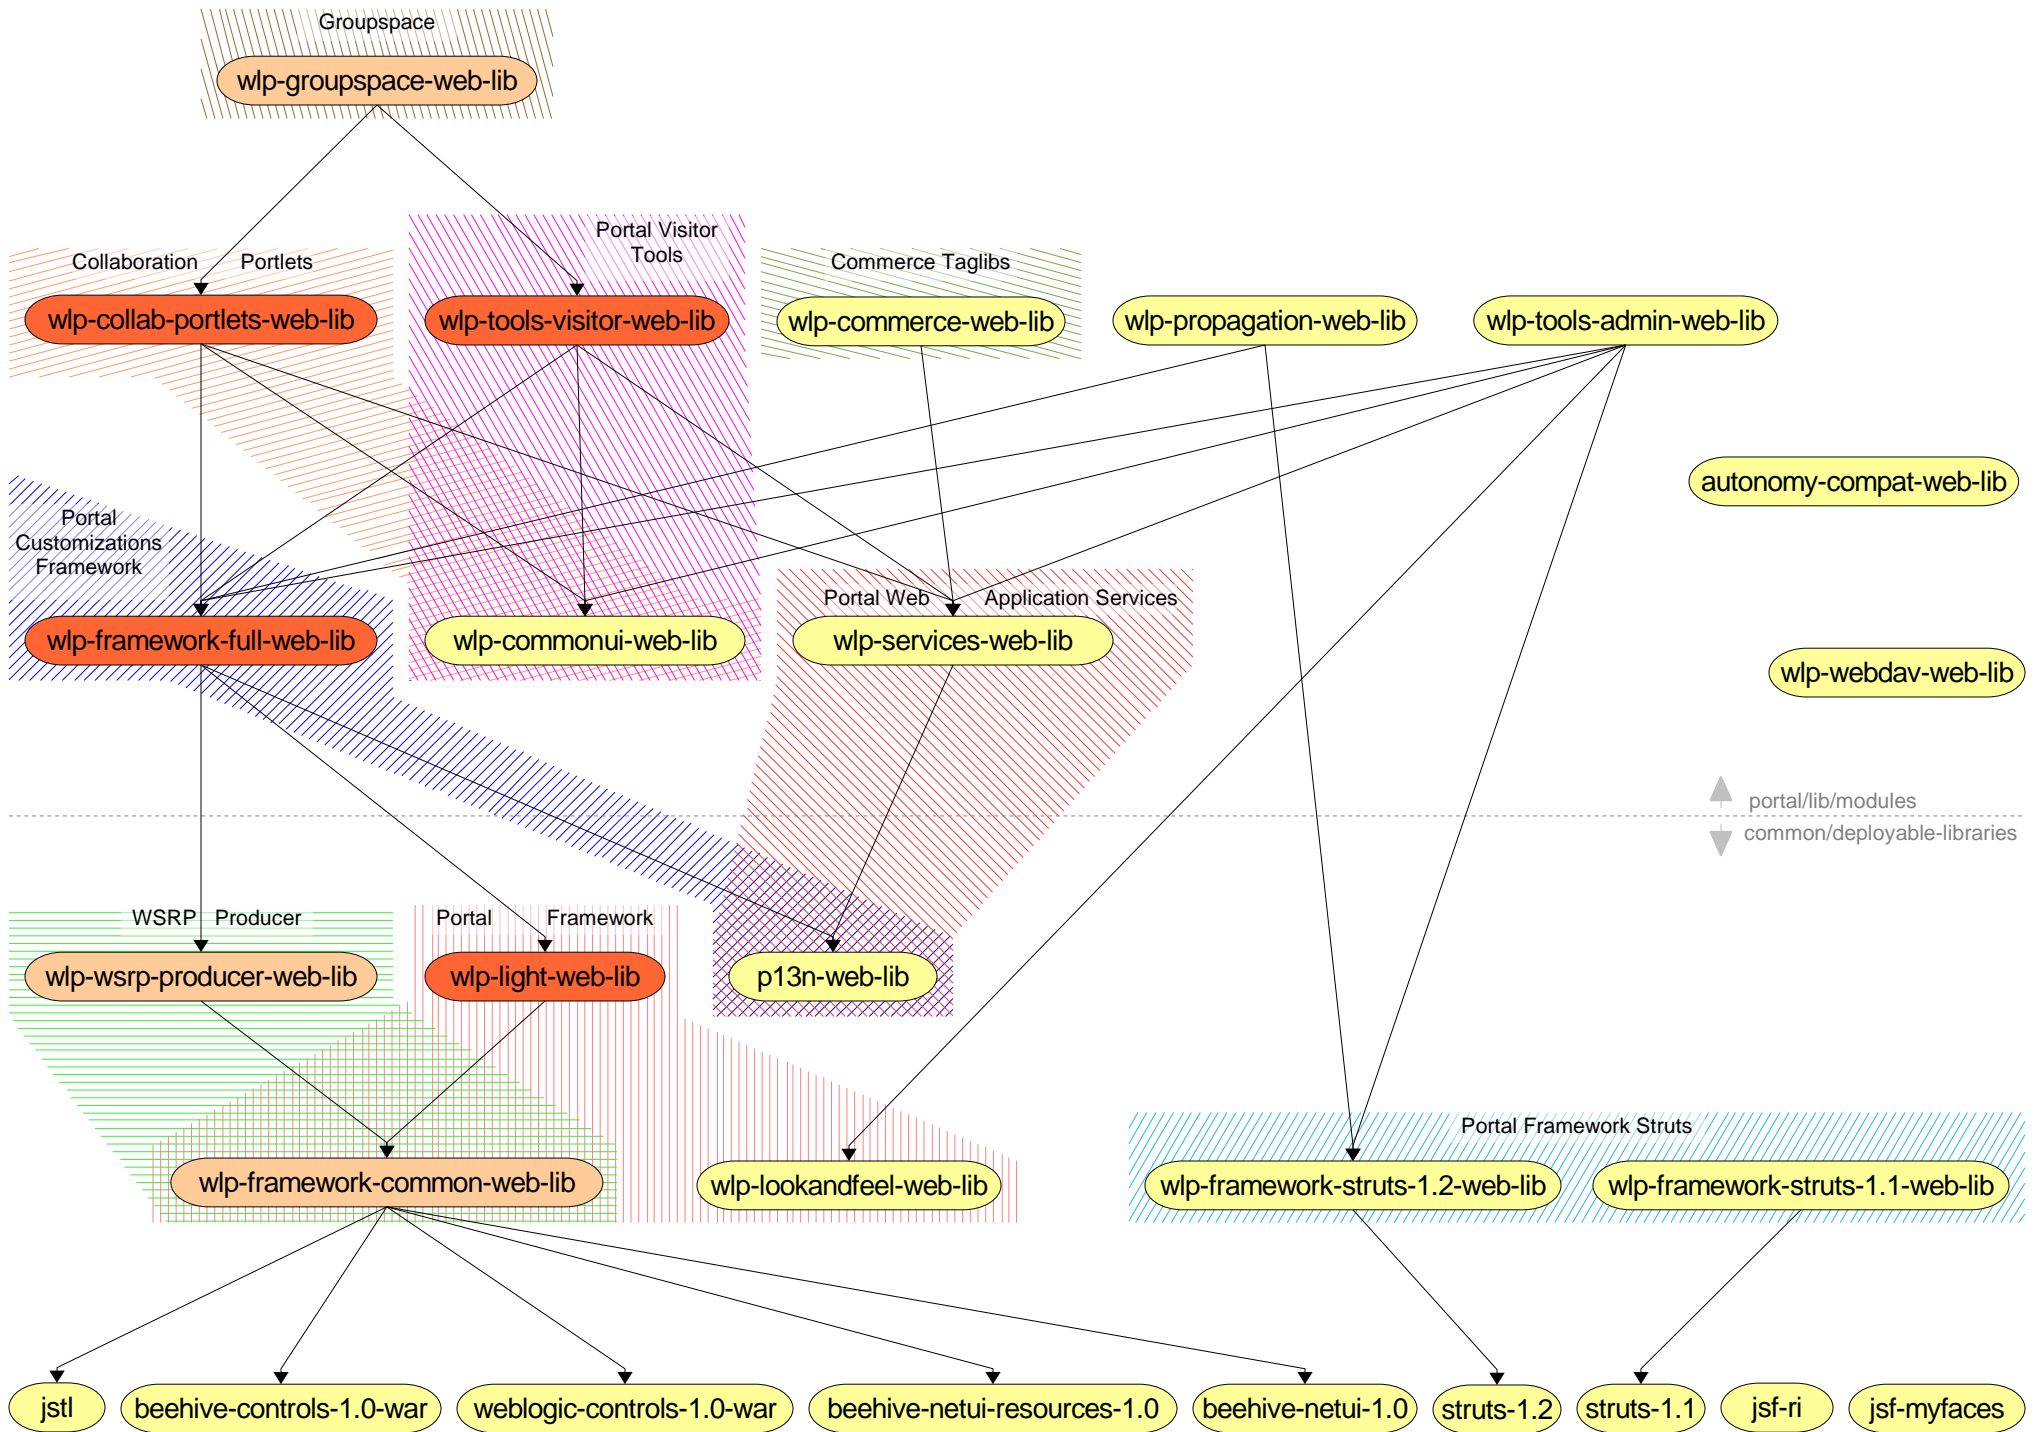

WebLogic Portal

Version 9.2

Shared J2EE Library Dependency Diagrams

Revised: June 2006

Copyright 1995-2006 BEA Systems, Inc. All Rights Reserved.

Legend

	Web application library (.war) without unstated dependencies
	Web application library (.war) with unstated dependency on wlp-framework-struts-1.1-web lib or wlp-framework-struts-1.2-web-lib
	Web application library (.war) with unstated dependency on wlp-framework-struts-1.1-web lib or wlp-framework-struts-1.2-web-lib and requires skin/skeleton such as found in wlp-lookandfeel-web-lib
	Web application library (.war) with explicit dependencies not represented on the diagram
	Enterprise application library (.ear)
	Explicitly stated dependency, found in META-INF/weblogic-application.xml for enterprise applications or WEB-INF/weblogic.xml for web applications
	Implicit dependency of a web application library on an enterprise application library
	Eclipse project facets

web application library dependency tree

EAR project library dependency tree

library dependency tree

web application library dependency tree with facets

EAR project library dependency tree with facets