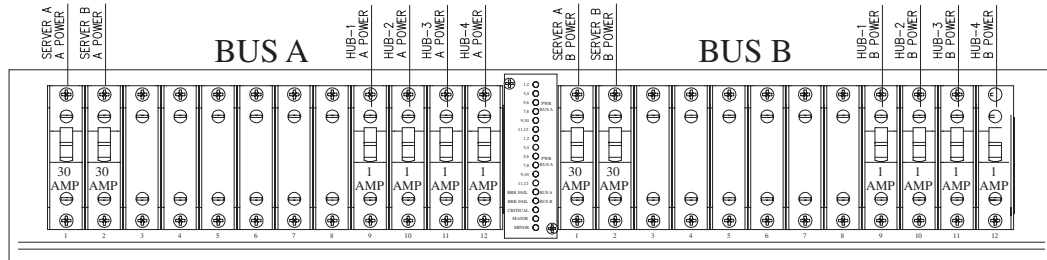

Tekelec T1100 APS DC ELAP Breaker Settings

The following shows the breaker settings for the Tekelec T1100 APS in an DC ELAP configuration:

Figure 1. DC ELAP Breaker Settings

Tekelec T1100 APS DC ELAP Breaker Settings