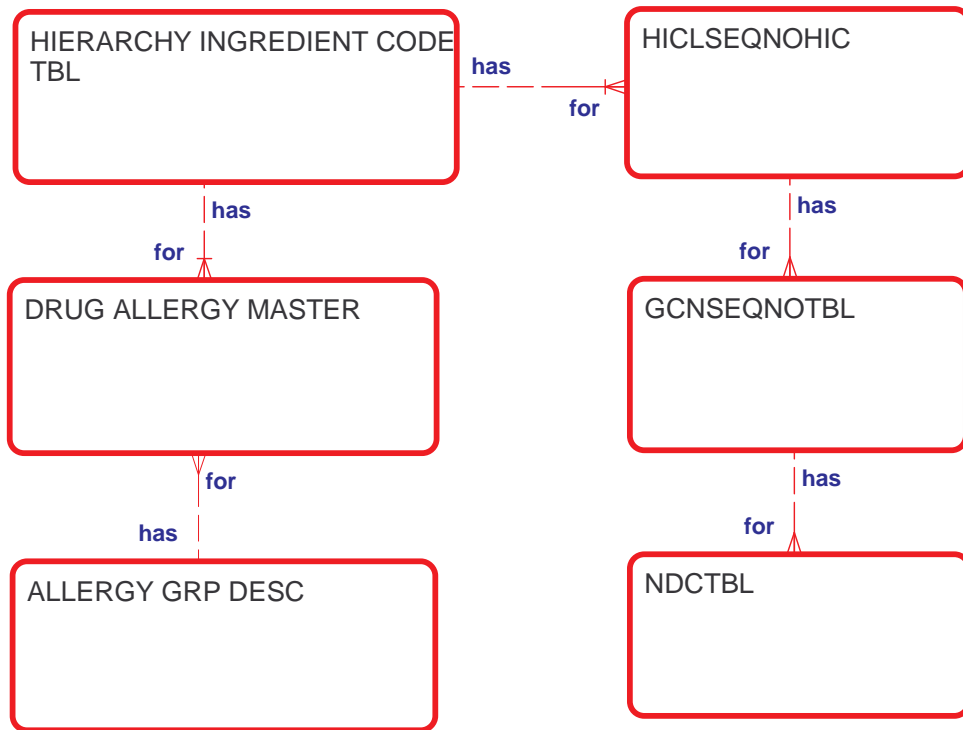

Oracle Enterprise Terminology System – Release12.0.4
Logical Data Model

ORACLE
Applications

Diagram : HCT FDB ALLERGY CONCEPTS R120.4
Modified : 28 April 2008 01:43:34
Author : Kabardhi Pasuparthi
Application System : apps/hct/Database Objects/HCT Design

ER Diagram Legend

Red entities – owned by application product shown in diagram title.