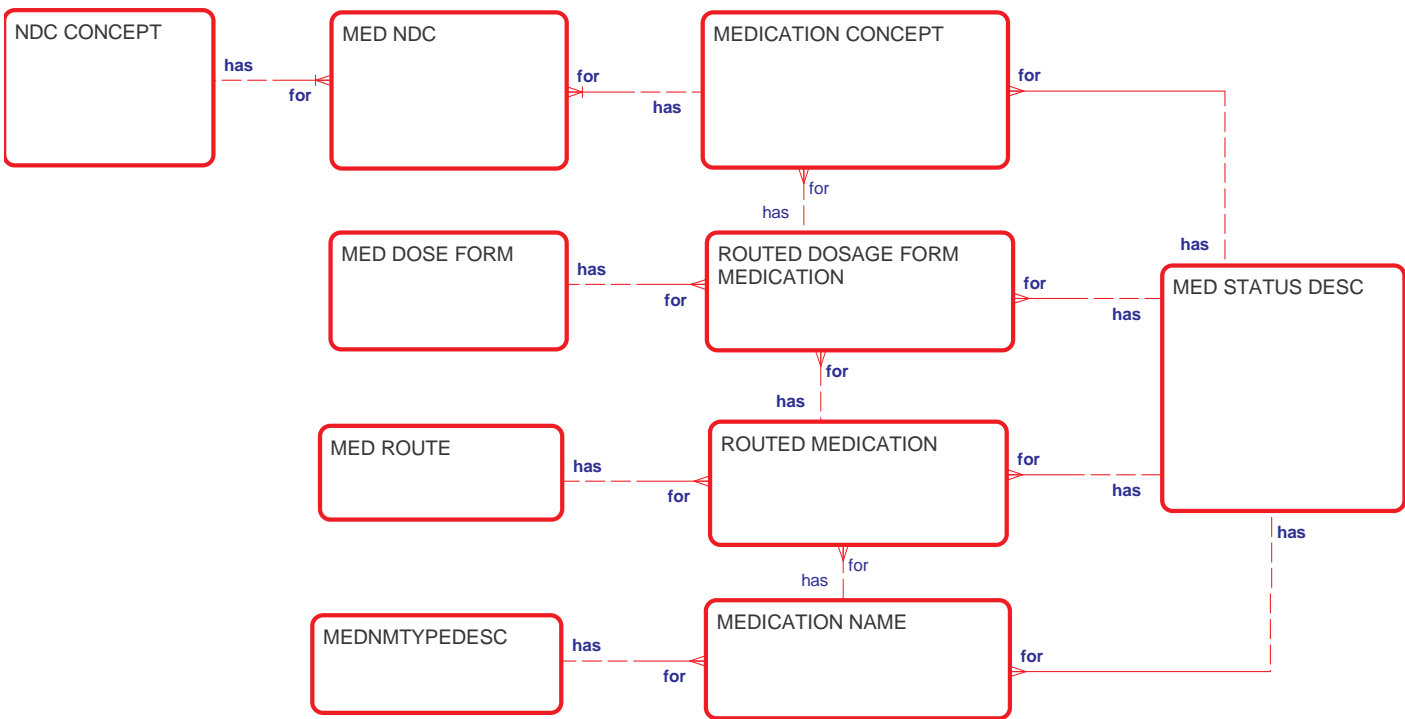

**Oracle Enterprise Terminology System – Release12.0.4
Logical Data Model**

Diagram : HCT FDB MEDICATION CONCEPTS R120.4
 Modified : 28 April 2008 01:53:04
 Author : Kabardhi Pasuparthi
 Application System : apps/hct/Database Objects/HCT Design

ER Diagram Legend
 Red entities – owned by application product shown in diagram title.