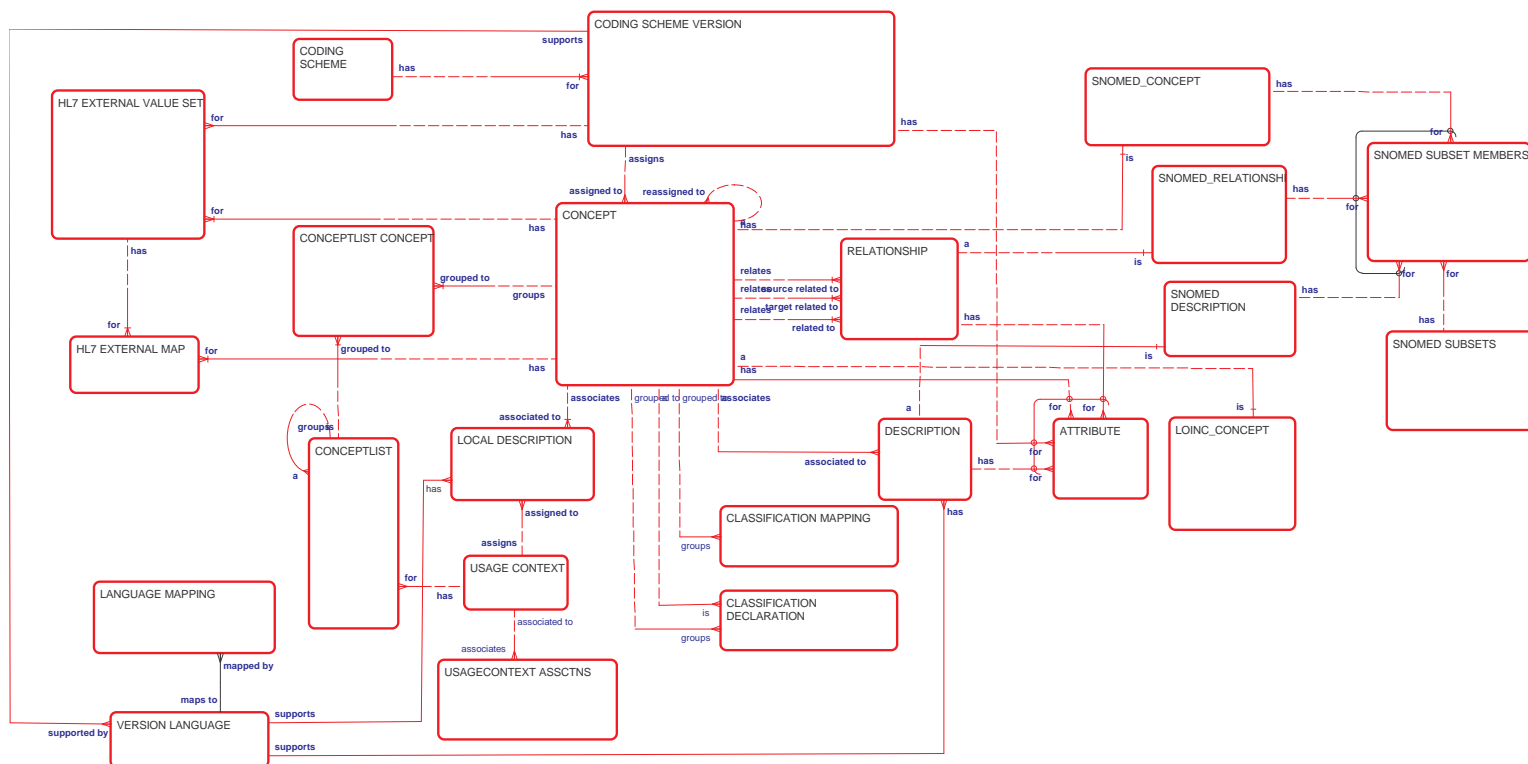

Oracle Enterprise Terminology System – Release 12.0.4
Logical Data Model

ER Diagram Legend
Red entities – owned by application product shown in diagram title.